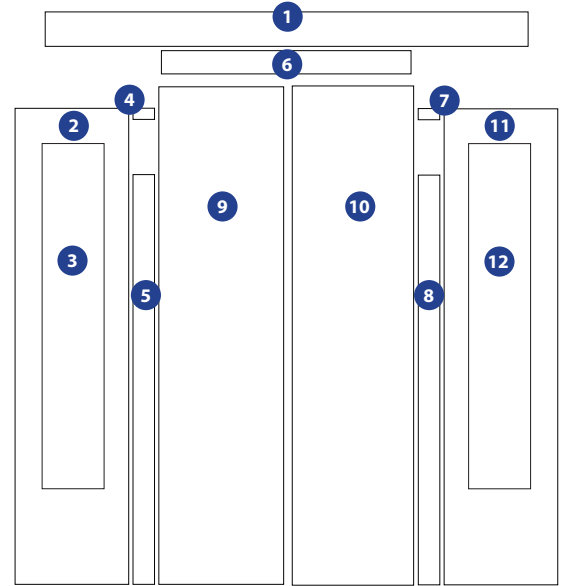

CONTROL PANEL

CUSTOM PRINTING

DOOR

LONG TRANSOM

PILLARS

CEILING

CUSTOM INTERIOR PANELS

WALL PANELS

EXTERIOR HOUSING

SURFACES PROTECTED IN AN ELEVATOR

- INTERIOR DOOR
- EXTERIOR DOOR
- CONTROL PANEL (COP)
- PILLARS
- WALL PANELS
- EXTERIOR HOUSING
- CEILING
- HAND RAILS
- CUSTOM PRINTING
- CUSTOM SURFACES

1. LONG TRANSOM
2. LEFT COP BORDER
3. LEFT COP
4. LEFT INNER PILLAR-TOP
5. LEFT INNER PILLAR-BOTTOM
6. TOP INNER PILLAR
7. RIGHT INNER PILLAR-TOP
8. RIGHT INNER PILLAR-BOTTOM
9. LEFT DOOR
10. RIGHT DOOR
11. RIGHT COP BORDER
12. RIGHT COP